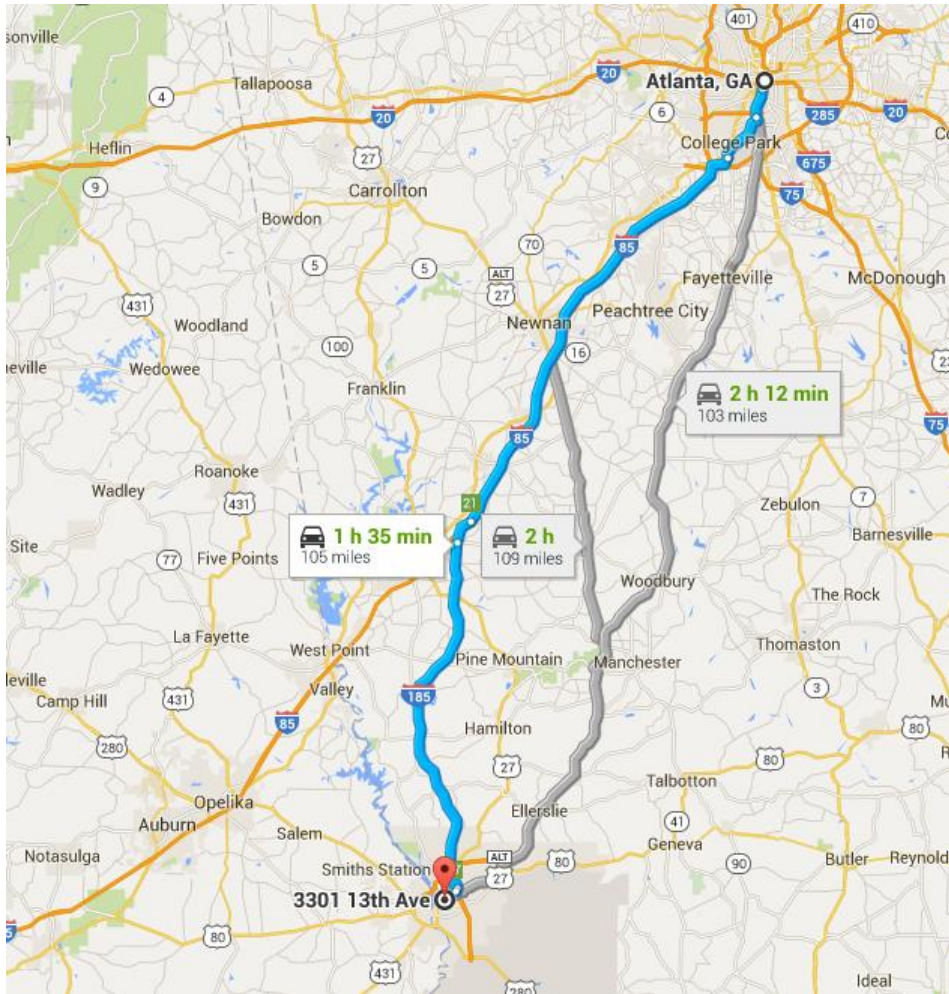

Driving from Atlanta to 3301 13th Ave. Columbus, GA 31904

Atlanta, GA

- Follow I-85 S and I-185 S to GA-85 S/US-27 ALT S/Manchester Expy in Columbus. Take exit 7 from I-185 S - 1 h 25 min (102 mi)
- Continue on GA-85 S/US-27 ALT S/Manchester Expy.
- Take Hamilton Rd to 33rd St - 7 min (2.1 mi)
- 3301 13th Ave, Columbus, GA 31904